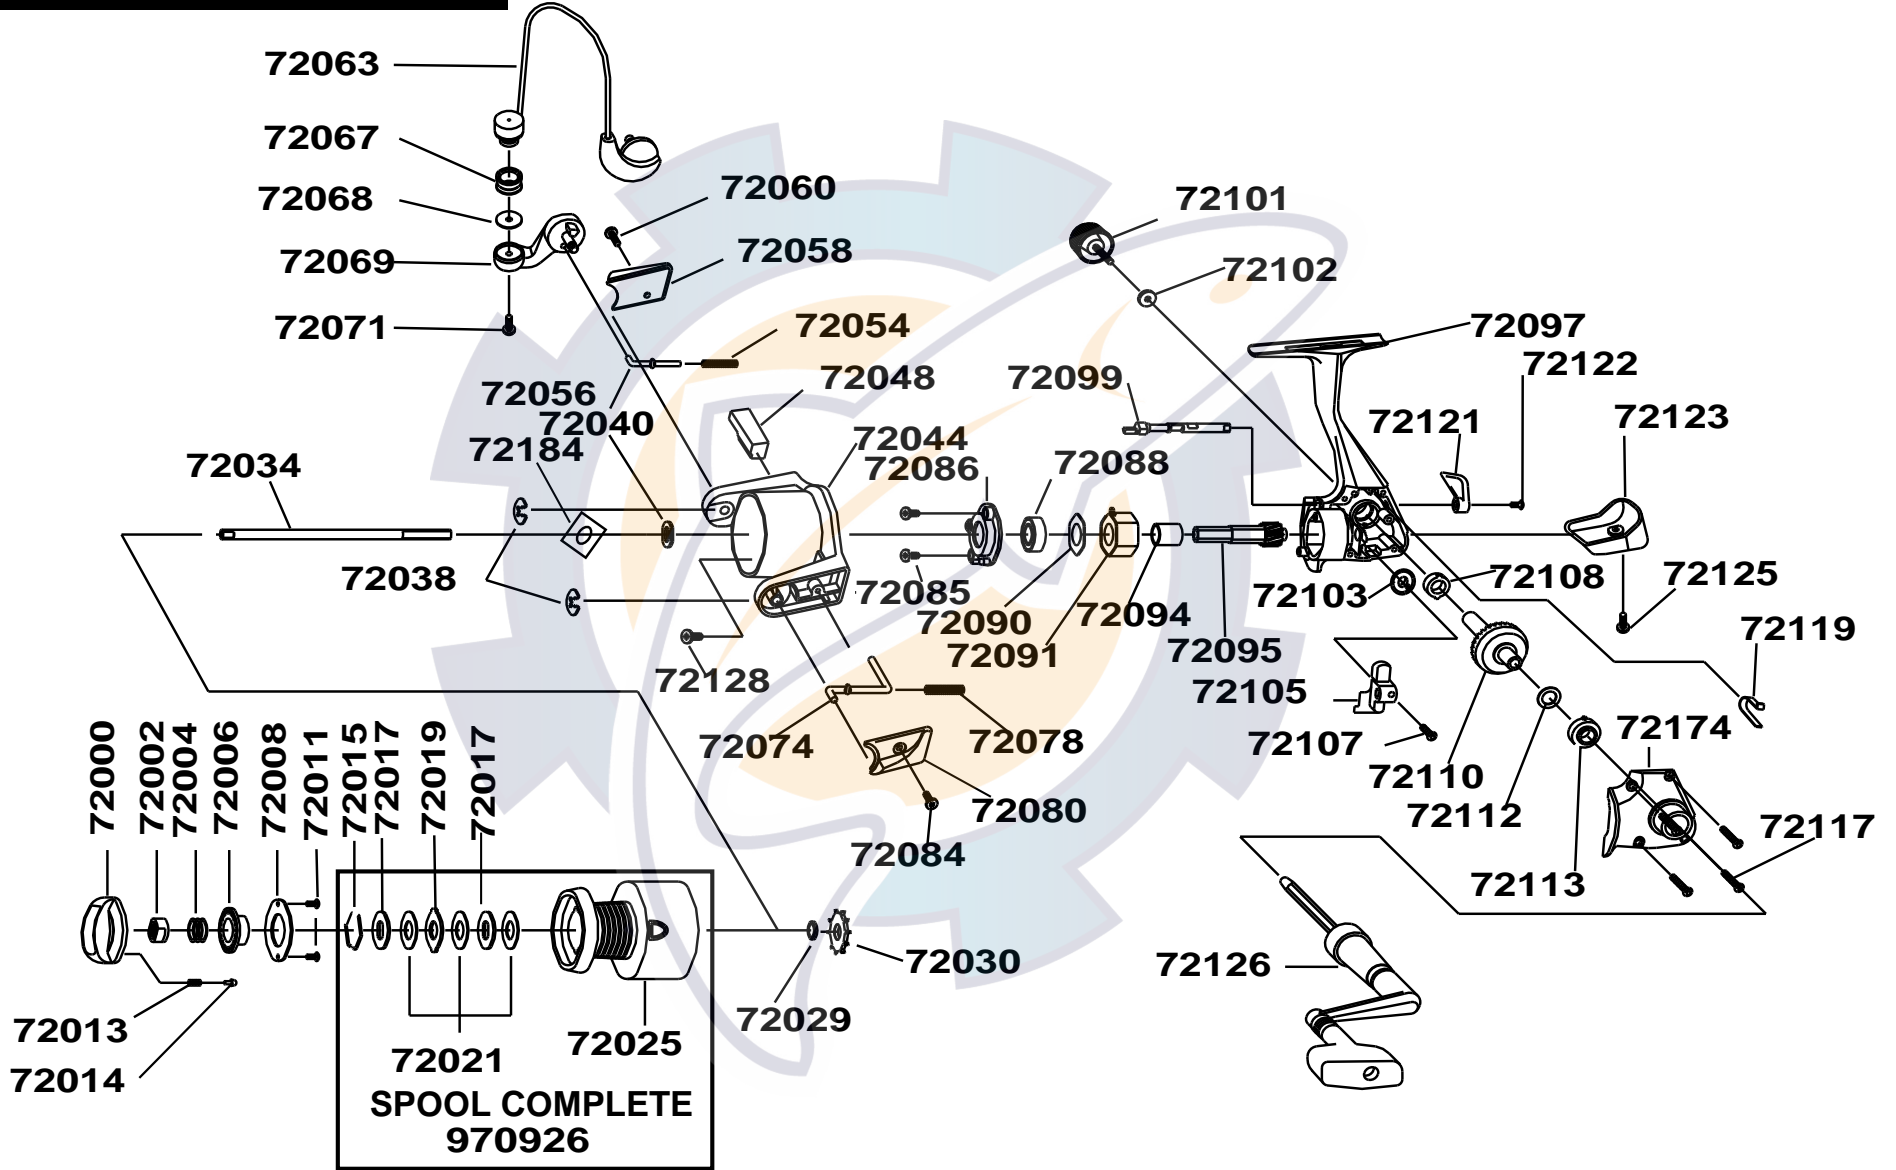

AGENDA

Please specify reel model and part number when ordering parts.

Cardinal AG3F 00
755086 34-15110-0